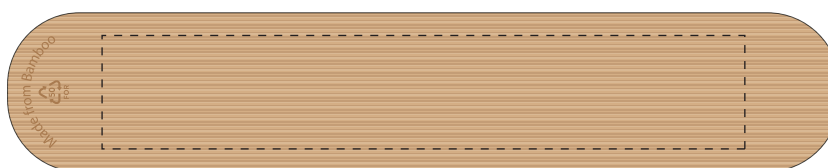

Your Ref:

Quantity:

Product Code: RC1015

Our Ref:

Version: 1

Product Colour: NATURAL

**PRINTING CONCERNS:****PRODUCT INFO:**

We stock this item in the following colours

**PANTONE REFERENCE(S)**

● Engraving

ARTWORK SCALE 100%

ARTWORK SCALE 100%

Max engraving area: 85mm x 15mm

Product Image for visualisation  
- colours may vary

**The dashed line is to demonstrate print area and will not appear on your printed item****PLEASE NOTE:**